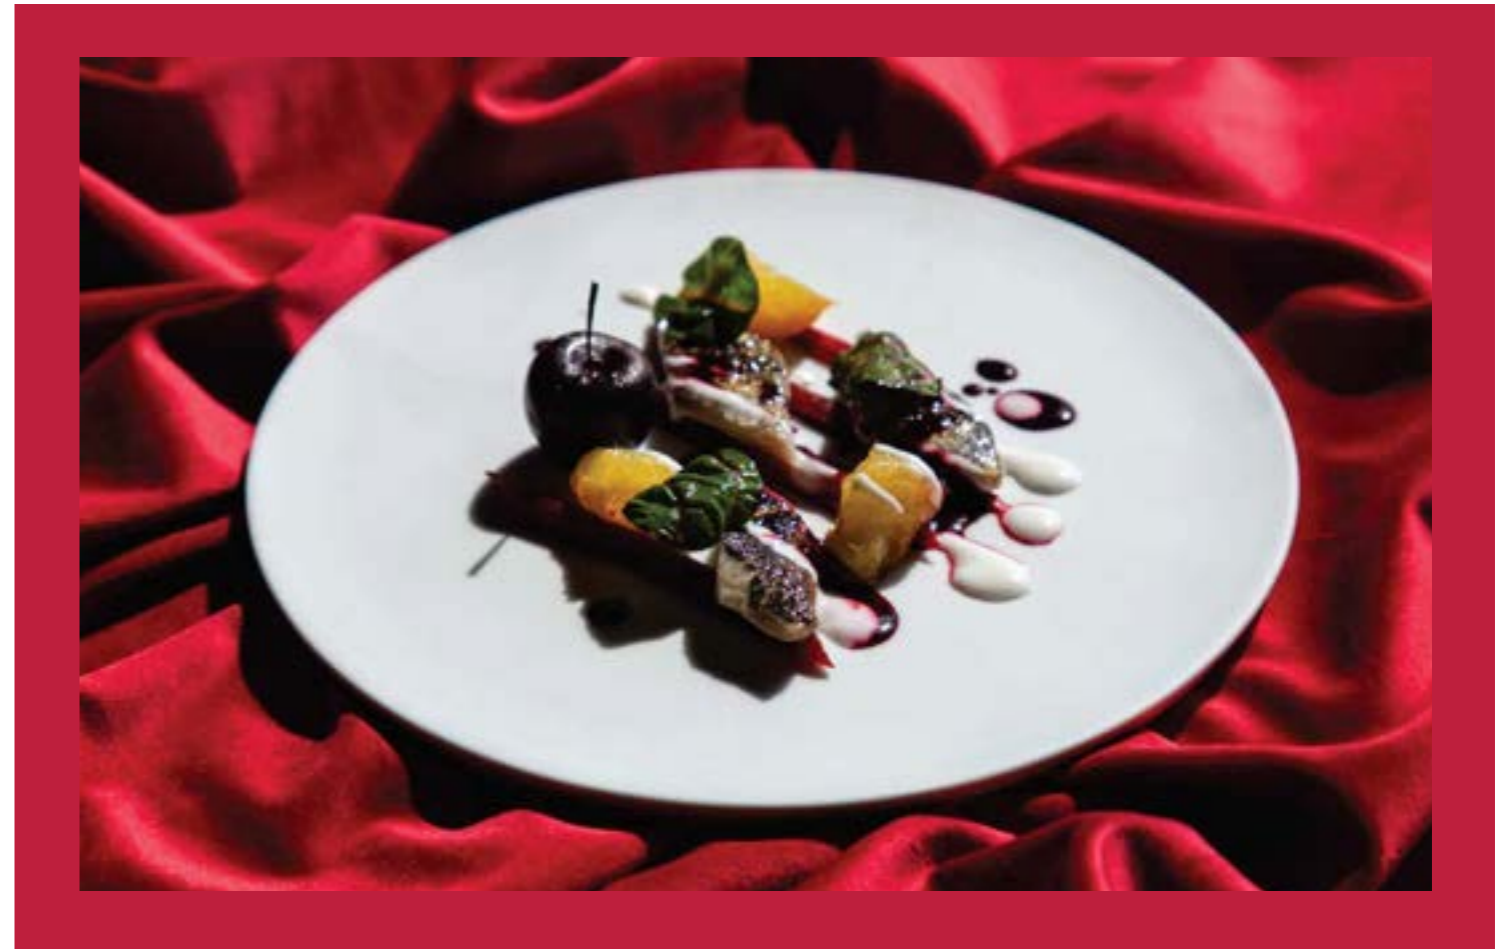

SPACES & SERVICES

BAR

- 70 people standing
- Drinks, cocktails, and informal events

STUDIO (MEETING ROOM)

- 30 people (dinner) | 40 people (meeting)
- Facilities: projector, wifi, flipchart, arcade games, table tennis

RESTAURANT

- 90 people seated | 120 people standing
- Business dinners, private dinners

ROOFTOP

- 150 people standing
- Unique atmosphere: perfect for drinks and events

ENTIRE ISLAND

- 250 people standing

BUSINESS PACKAGE DINNER ARRANGEMENT

All prices are per person. (Special requests are negotiable)

	Standard	Vegetarian
5-course menu	€79,5	€74,5
7-course menu	€99,5	€94,5

We work with a changing seasonal menu, curated by our chef Bobby Rust.